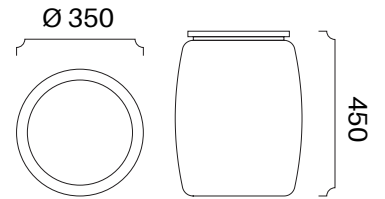

### Key Information

Diameter	350mm
Height	450mm
Weight	20kg
Assembly	Not required
Origin	Hong Kong / Portugal
	6 - 8 Weeks