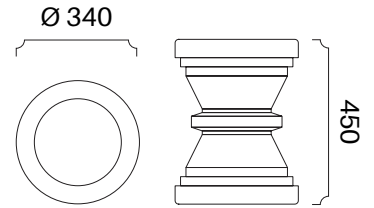

SOHO

Collection
Designer
Year

6 Serie
OBJKT Studio
2020

Key Information

Diameter 340mm
Height 450mm
Weight 20kg
Assembly Not required
Origin Hong Kong / Portugal

Customisation

Custom timbers & finishes are available.
Custom stone & composite tops are available.
Custom upholstery are available.