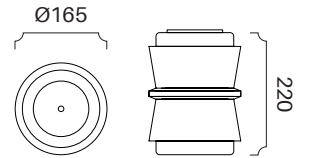

**SOHO**

**Collection**  
**Designer**  
**Year**

6 Serie  
OBJKT Studio  
2021

**Key Information**

Diameter 165mm  
Height 220mm  
Weight 3.7kg  
Assembly Not required  
Origin Hong Kong / Portugal

**Customisation**