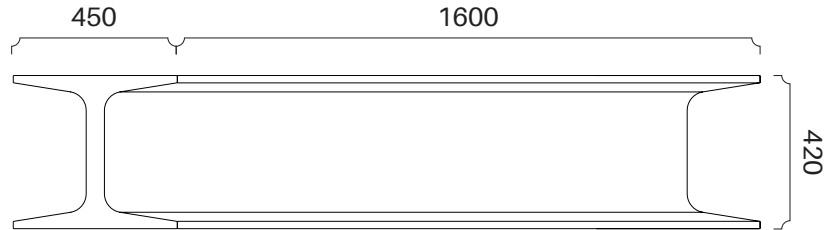

### Key Information

Dimension 1600mm x 450mm  
 Height 420mm  
 Weight 18kg  
 Assembly Not required  
 Origin Hong Kong / Portugal  
 Lead Time 6 - 8 Weeks