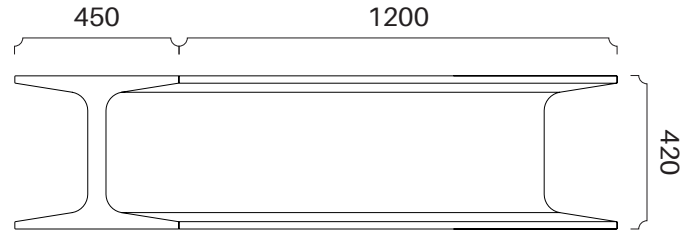

**MEDIUM**

**Collection**  
**Designer**  
**Year**

Flat Iron  
OBJKT Studio  
2021

**Key Information**

Dimension 1200mm x 450mm  
 Height 420mm  
 Weight 11kg  
 Assembly Not required  
 Origin Hong Kong / Portugal  
 Lead Time 6 - 8 Weeks